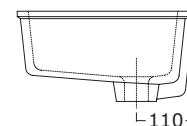

Cod. BP030
L60cm*P33cm*H18cm

BP031

Cod. BP031
L70cm*P37cm*H15cm

BP014 - BP013 Vasques à encastrer/sous plan  Undercounter/inset basins 

Lavabi sopra/sottopiano

Cod. BP014
L57cm*P49cm*H20cm

Cod. BP013
L61cm*P53cm*H20cm

BP002 - BP003

Cod. BP002
ø42cm

Cod. BP003
ø45cm

BP019

Cod. BP019
L55cm*P38,5cm*H10,8cm

BP005

Cod. BP005
L55cm*P34,5cm*H12cm

Vasques sous plan 
Undercounter basins 

Lavabi sottopiano

BP018

Cod. BP018
L71cm*P37cm*H19cm

BP007

Cod. BP007
L56cm*P37cm*H18cm

BP001

Cod. BP001
L46,5cm*P38cm*H17,5cm

BP020