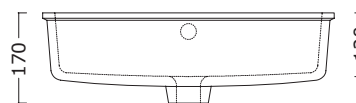

Cod. BP030
L60cm*P33cm*H18cm

BP031

Cod. BP031
L70cm*P37cm*H15cm

BP014 - BP013 Vasques à encastrer/sous plan  Undercounter/inset basins 

Lavabi sopra/sottopiano

Cod. BP014
L57cm*P49cm*H20cm

Cod. BP013
L61cm*P53cm*H20cm

BP002 - BP003

Cod. BP002
ø42cm

Cod. BP003
ø45cm

BP019

Cod. BP019
L55cm*P38,5cm*H10,8cm

BP005

Cod. BP005
L55cm*P34,5cm*H12cm

Vasques sous plan 
Undercounter basins 

Lavabi sottopiano

BP018

Cod. BP018
L71cm*P37cm*H19cm

BP007

Cod. BP007
L56cm*P37cm*H18cm

BP001

Cod. BP001
L46,5cm*P38cm*H17,5cm

BP020