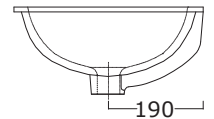

Lavabi sottopiano

BP018

Cod. BP018
L71cm*P37cm*H19cm

BP007

Cod. BP007
L56cm*P37cm*H18cm

BP001

Cod. BP001
L46,5cm*P38cm*H17,5cm

BP020

Cod. BP020
L58cm*P41cm*H21cm

Piatto doccia H6

Cod. PD67290

L90cm*P72cm*H6cm

Cod. PD675100

L100cm*P75cm*H6cm

Cod. PD675110

L110cm*P75cm*H6cm