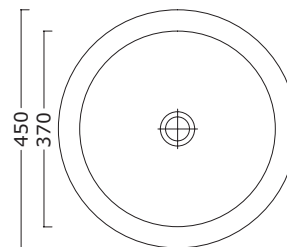

Cod. BP003
ø45cm