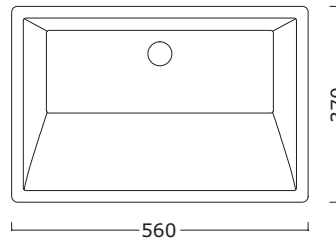

Cod. BP030
L60cm*P33cm*H18cm

BP031

Cod. BP031
L70cm*P37cm*H15cm

BP014 - BP013 Vasques à encastrer/sous plan  Undercounter/inset basins 

Lavabi sopra/sottopiano

Cod. BP014
L57cm*P49cm*H20cm

Cod. BP013
L61cm*P53cm*H20cm

BP002 - BP003

Cod. BP002
ø42cm

Cod. BP003
ø45cm

BP019

Cod. BP019
L55cm*P38,5cm*H10,8cm

BP005

Cod. BP005
L55cm*P34,5cm*H12cm

Vasques sous plan 
Undercounter basins 

Lavabi sottopiano

BP018

Cod. BP018
L71cm*P37cm*H19cm

BP007

Cod. BP007
L56cm*P37cm*H18cm

BP001

Cod. BP001
L46,5cm*P38cm*H17,5cm

BP020

Cod. BP020
L58cm*P41cm*H21cm

Piatto doccia H6

Cod. PD67290

L90cm*P72cm*H6cm

Cod. PD675100

L100cm*P75cm*H6cm

Cod. PD675110

L110cm*P75cm*H6cm