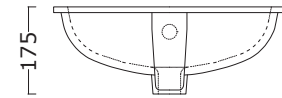

Lavabi sottopiano

BP018

Cod. BP018
L71cm*P37cm*H19cm

BP007

Cod. BP007
L56cm*P37cm*H18cm

BP001

Cod. BP001
L46,5cm*P38cm*H17,5cm

BP020

Cod. BP020
L58cm*P41cm*H21cm

Piatto doccia H6

Cod. PD67290

L90cm*P72cm*H6cm

Cod. PD675100

L100cm*P75cm*H6cm

Cod. PD675110

L110cm*P75cm*H6cm