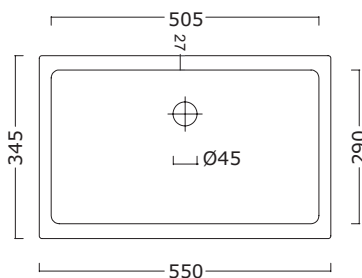

BP002 - BP003

Cod. BP002
ø42cm

Cod. BP003
ø45cm

BP019

Cod. BP019
L55cm*P38,5cm*H10,8cm

BP005

Cod. BP005
L55cm*P34,5cm*H12cm

Vasques sous plan 
Undercounter basins 

Lavabi sottopiano

BP018

Cod. BP018
L71cm*P37cm*H19cm

BP007

Cod. BP007
L56cm*P37cm*H18cm

BP001

Cod. BP001
L46,5cm*P38cm*H17,5cm

BP020

Cod. BP020
L58cm*P41cm*H21cm

Piatto doccia H6

Cod. PD67290

L90cm*P72cm*H6cm

Cod. PD675100

L100cm*P75cm*H6cm

Cod. PD675110

L110cm*P75cm*H6cm