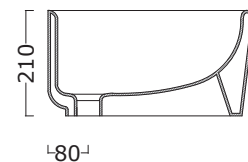

Lavabi sottopiano

BP018

Cod. BP018
L71cm*P37cm*H19cm

BP007

Cod. BP007
L56cm*P37cm*H18cm

BP001

Cod. BP001
L46,5cm*P38cm*H17,5cm

BP020

Cod. BP020
L58cm*P41cm*H21cm

Piatto doccia H6

Cod. PD67290

L90cm*P72cm*H6cm

Cod. PD675100

L100cm*P75cm*H6cm

Cod. PD675110

L110cm*P75cm*H6cm