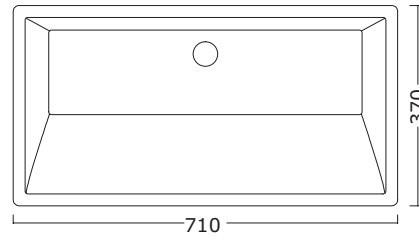

Cod. BP030
L60cm*P33cm*H18cm

BP031

Cod. BP031
L70cm*P37cm*H15cm

BP014 - BP013 Vasques à encastrer/sous plan  Undercounter/inset basins 

Lavabi sopra/sottopiano

Cod. BP014
L57cm*P49cm*H20cm

Cod. BP013
L61cm*P53cm*H20cm

BP002 - BP003

Cod. BP002
ø42cm

Cod. BP003
ø45cm

BP019

Cod. BP019
L55cm*P38,5cm*H10,8cm

BP005

Cod. BP005
L55cm*P34,5cm*H12cm

Vasques sous plan 
Undercounter basins 

Lavabi sottopiano

BP018

Cod. BP018
L71cm*P37cm*H19cm

BP007

Cod. BP007
L56cm*P37cm*H18cm

BP001

Cod. BP001
L46,5cm*P38cm*H17,5cm

BP020