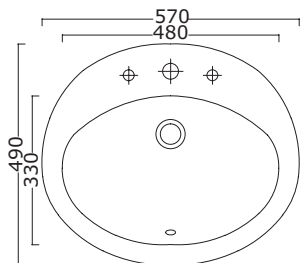

L70cm*P40cm*H12,5cm

Cod. BP023

L90cm*P40cm*H12,5cm

BP024

Cod. BP024

L62,5cm*P44,5cm*H12cm

BP025

Cod. BP025

L63,5cm*P38cm*H10cm

BP029

Vasques à poser 
Counter top washbasin 

Lavabi appoggio

Cod. BP029
L47cm*P47cm*H15cm

BP033

Cod. BP033
L47cm*P47cm*H15cm

BP030

Cod. BP030
L60cm*P33cm*H18cm

BP031

Cod. BP031
L70cm*P37cm*H15cm

BP014 - BP013 Vasques à encastrer/sous plan  Undercounter/inset basins 

Lavabi sopra/sottopiano

Cod. BP014
L57cm*P49cm*H20cm

Cod. BP013
L61cm*P53cm*H20cm

BP002 - BP003

Cod. BP002
ø42cm

Cod. BP003
ø45cm

BP019

Cod. BP019
L55cm*P38,5cm*H10,8cm

BP005

Cod. BP005
L55cm*P34,5cm*H12cm

Vasques sous plan 
Undercounter basins 