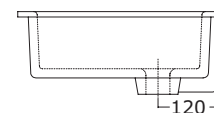

Cod. BP030
L60cm*P33cm*H18cm

BP031

Cod. BP031
L70cm*P37cm*H15cm

BP014 - BP013 Vasques à encastrer/sous plan  Undercounter/inset basins 

Lavabi sopra/sottopiano

Cod. BP014
L57cm*P49cm*H20cm

Cod. BP013
L61cm*P53cm*H20cm

BP002 - BP003

Cod. BP002
ø42cm

Cod. BP003
ø45cm

BP019

Cod. BP019
L55cm*P38,5cm*H10,8cm

BP005

Cod. BP005
L55cm*P34,5cm*H12cm

Vasques sous plan 
Undercounter basins 

Lavabi sottopiano

BP018

Cod. BP018
L71cm*P37cm*H19cm

BP007

Cod. BP007
L56cm*P37cm*H18cm

BP001

Cod. BP001
L46,5cm*P38cm*H17,5cm

BP020