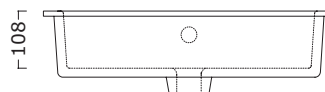

Cod. BP030
L60cm*P33cm*H18cm

BP031

Cod. BP031
L70cm*P37cm*H15cm

BP014 - BP013 Vasques à encastrer/sous plan  Undercounter/inset basins 

Lavabi sopra/sottopiano

Cod. BP014
L57cm*P49cm*H20cm

Cod. BP013
L61cm*P53cm*H20cm

BP002 - BP003

Cod. BP002
ø42cm

Cod. BP003
ø45cm

BP019

Cod. BP019
L55cm*P38,5cm*H10,8cm

BP005

Cod. BP005
L55cm*P34,5cm*H12cm

Vasques sous plan 
Undercounter basins 

Lavabi sottopiano

BP018

Cod. BP018
L71cm*P37cm*H19cm

BP007

Cod. BP007
L56cm*P37cm*H18cm

BP001

Cod. BP001
L46,5cm*P38cm*H17,5cm

BP020