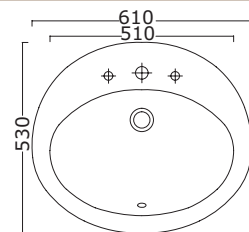

L70cm*P40cm*H12,5cm

Cod. BP023

L90cm*P40cm*H12,5cm

BP024

Cod. BP024

L62,5cm*P44,5cm*H12cm

BP025

Cod. BP025

L63,5cm*P38cm*H10cm

BP029

Vasques à poser 
Counter top washbasin 

Lavabi appoggio

Cod. BP029
L47cm*P47cm*H15cm

BP033

Cod. BP033
L47cm*P47cm*H15cm

BP030

Cod. BP030
L60cm*P33cm*H18cm

BP031

Cod. BP031
L70cm*P37cm*H15cm

BP014 - BP013 Vasques à encastrer/sous plan  Undercounter/inset basins 

Lavabi sopra/sottopiano

Cod. BP014
L57cm*P49cm*H20cm

Cod. BP013
L61cm*P53cm*H20cm

BP002 - BP003

Cod. BP002
ø42cm

Cod. BP003
ø45cm

BP019

Cod. BP019
L55cm*P38,5cm*H10,8cm

BP005

Cod. BP005
L55cm*P34,5cm*H12cm

Vasques sous plan 
Undercounter basins 