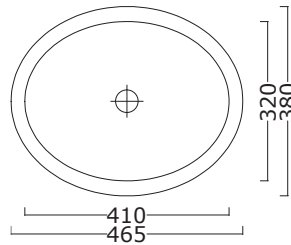

BP002 - BP003

Cod. BP002
ø42cm

Cod. BP003
ø45cm

BP019

Cod. BP019
L55cm*P38,5cm*H10,8cm

BP005

Cod. BP005
L55cm*P34,5cm*H12cm

Vasques sous plan 
Undercounter basins 

Lavabi sottopiano

BP018

Cod. BP018
L71cm*P37cm*H19cm

BP007

Cod. BP007
L56cm*P37cm*H18cm

BP001

Cod. BP001
L46,5cm*P38cm*H17,5cm

BP020

Cod. BP020
L58cm*P41cm*H21cm

Piatto doccia H6

Cod. PD67290

L90cm*P72cm*H6cm

Cod. PD675100

L100cm*P75cm*H6cm

Cod. PD675110

L110cm*P75cm*H6cm