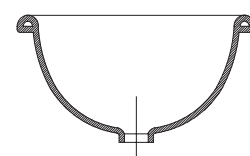

BP014 - BP013 Vasques à encastrer/sous plan Undercounter/inset basins

Lavabi sopra/sottopiano

BP002 - BP003

BP019

BP005