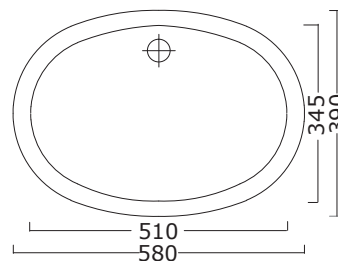

Lavabi sottopiano

BP018

Cod. BP018
L71cm*P37cm*H19cm

BP007

Cod. BP007
L56cm*P37cm*H18cm

BP001

Cod. BP001
L46,5cm*P38cm*H17,5cm

BP020

Cod. BP020
L58cm*P41cm*H21cm

Piatto doccia H6

Cod. PD67290

L90cm*P72cm*H6cm

Cod. PD675100

L100cm*P75cm*H6cm

Cod. PD675110

L110cm*P75cm*H6cm