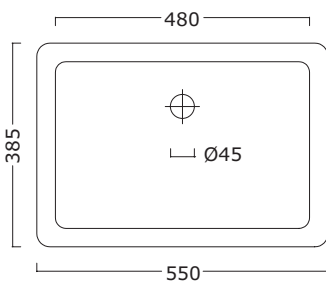

Cod. BP030
L60cm*P33cm*H18cm

BP031

Cod. BP031
L70cm*P37cm*H15cm

BP014 - BP013 Vasques à encastrer/sous plan  Undercounter/inset basins 

Lavabi sopra/sottopiano

Cod. BP014
L57cm*P49cm*H20cm

Cod. BP013
L61cm*P53cm*H20cm

BP002 - BP003

Cod. BP002
ø42cm

Cod. BP003
ø45cm

BP019

Cod. BP019
L55cm*P38,5cm*H10,8cm

BP005

Cod. BP005
L55cm*P34,5cm*H12cm

Vasques sous plan 
Undercounter basins 

Lavabi sottopiano

BP018

Cod. BP018
L71cm*P37cm*H19cm

BP007

Cod. BP007
L56cm*P37cm*H18cm

BP001

Cod. BP001
L46,5cm*P38cm*H17,5cm

BP020

Cod. BP020
L58cm*P41cm*H21cm

Piatto doccia H6

Cod. PD67290

L90cm*P72cm*H6cm

Cod. PD675100

L100cm*P75cm*H6cm

Cod. PD675110

L110cm*P75cm*H6cm